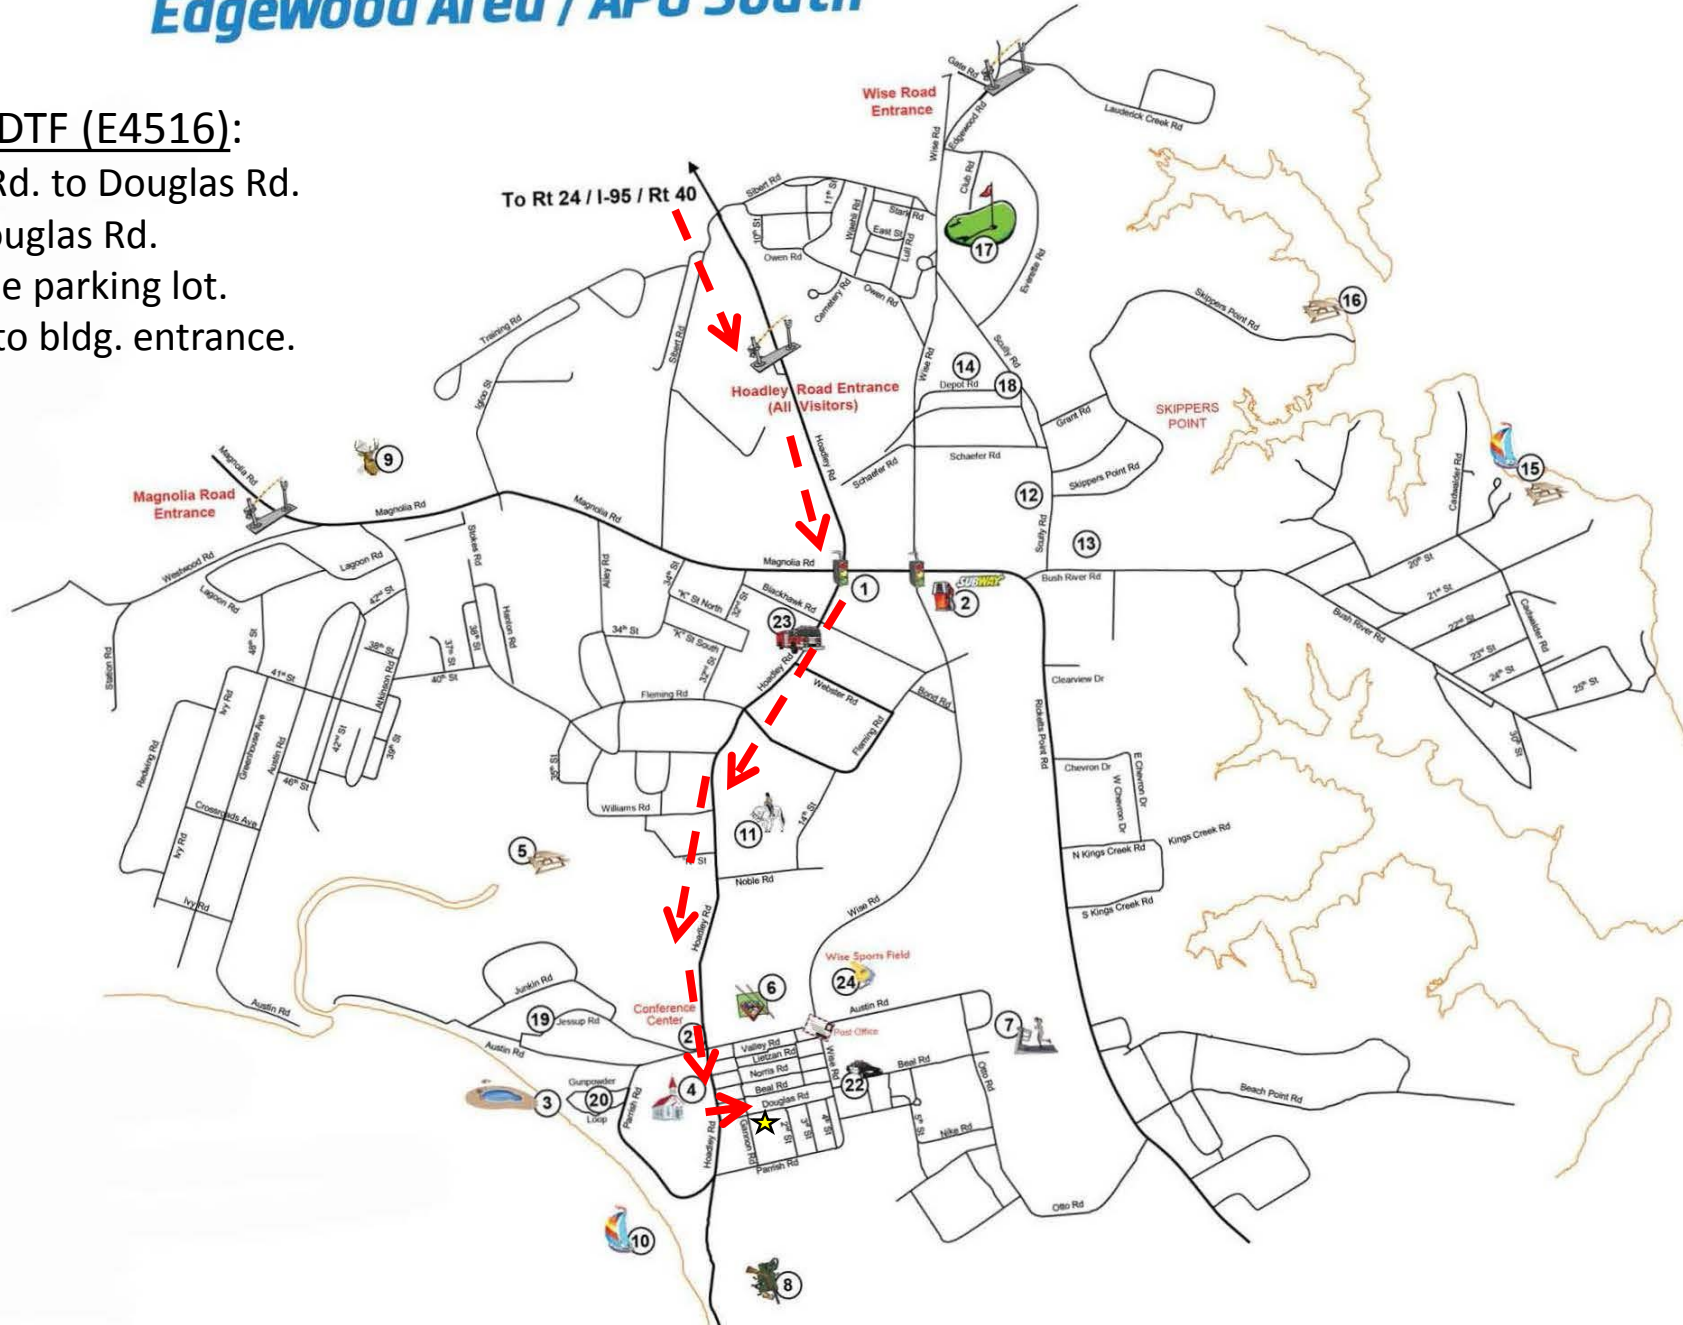

# Edgewood Area / APG South

## Directions to CDTF (E4516):

Follow Hoadley Rd. to Douglas Rd.

Turn left onto Douglas Rd.

Turn right into the parking lot.

Follow sidewalk to bldg. entrance.

Directions to CDTF (E4516):

Follow Hoadley Rd. to Douglas Rd.

Turn left onto Douglas Rd.

Turn right into the parking lot.

Follow sidewalk to bldg. entrance.

Meeting Rooms

Restrooms