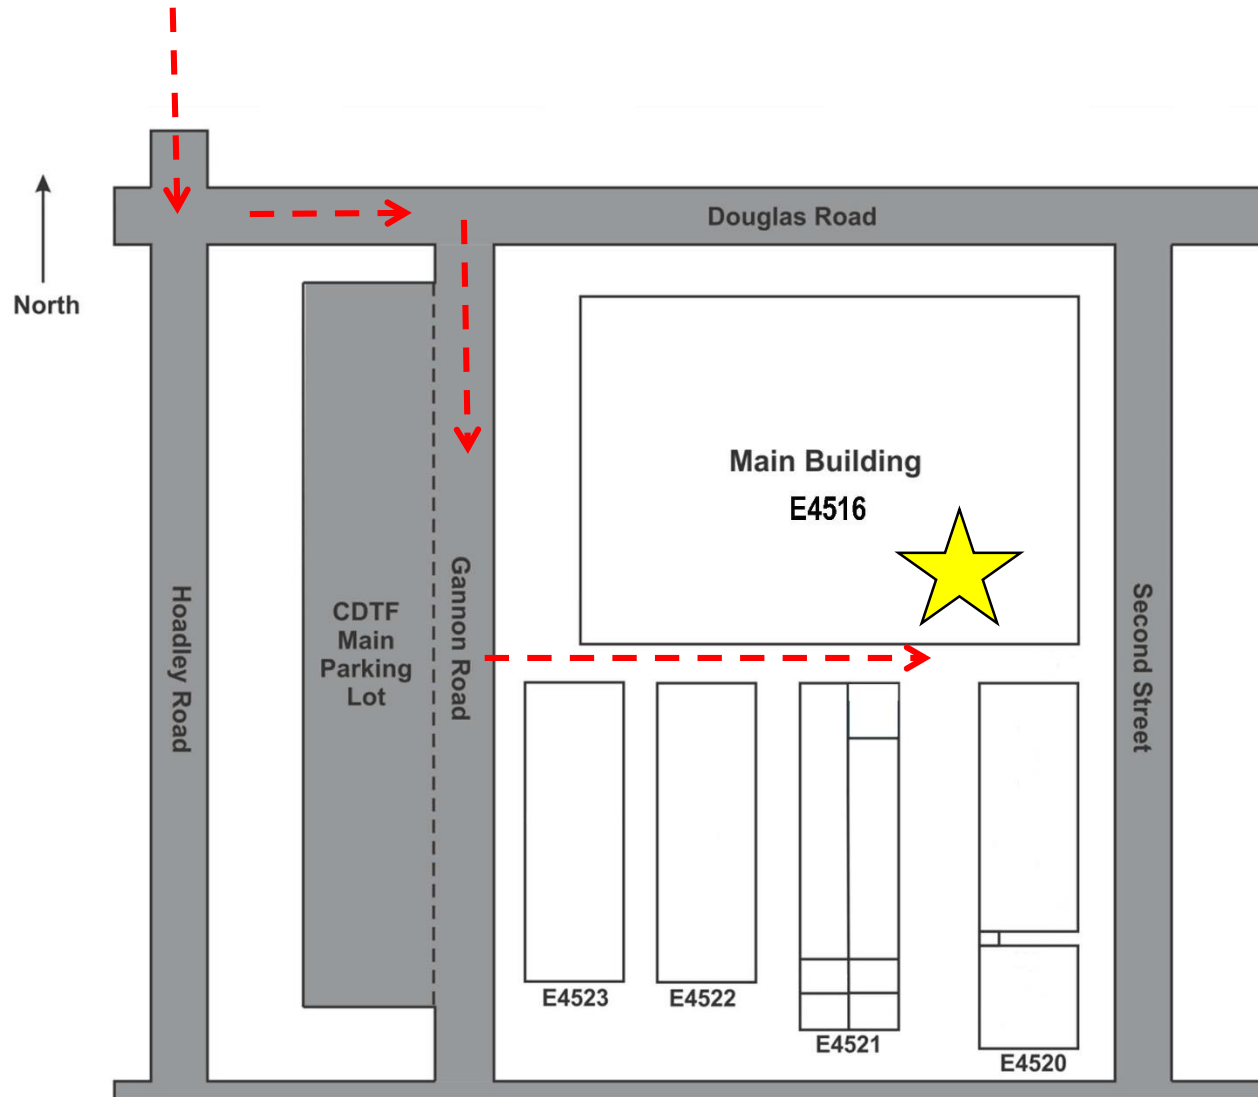

## Directions to CDTF (E4516):

Follow Hoadley Rd. to Douglas Rd.

Turn left onto Douglas Rd.

Turn right into the parking lot.

Follow sidewalk to bldg. entrance.

Directions to CDTF (E4516):

Follow Hoadley Rd. to Douglas Rd.

Turn left onto Douglas Rd.

Turn right into the parking lot.

Follow sidewalk to bldg. entrance.

Meeting Rooms

Restrooms